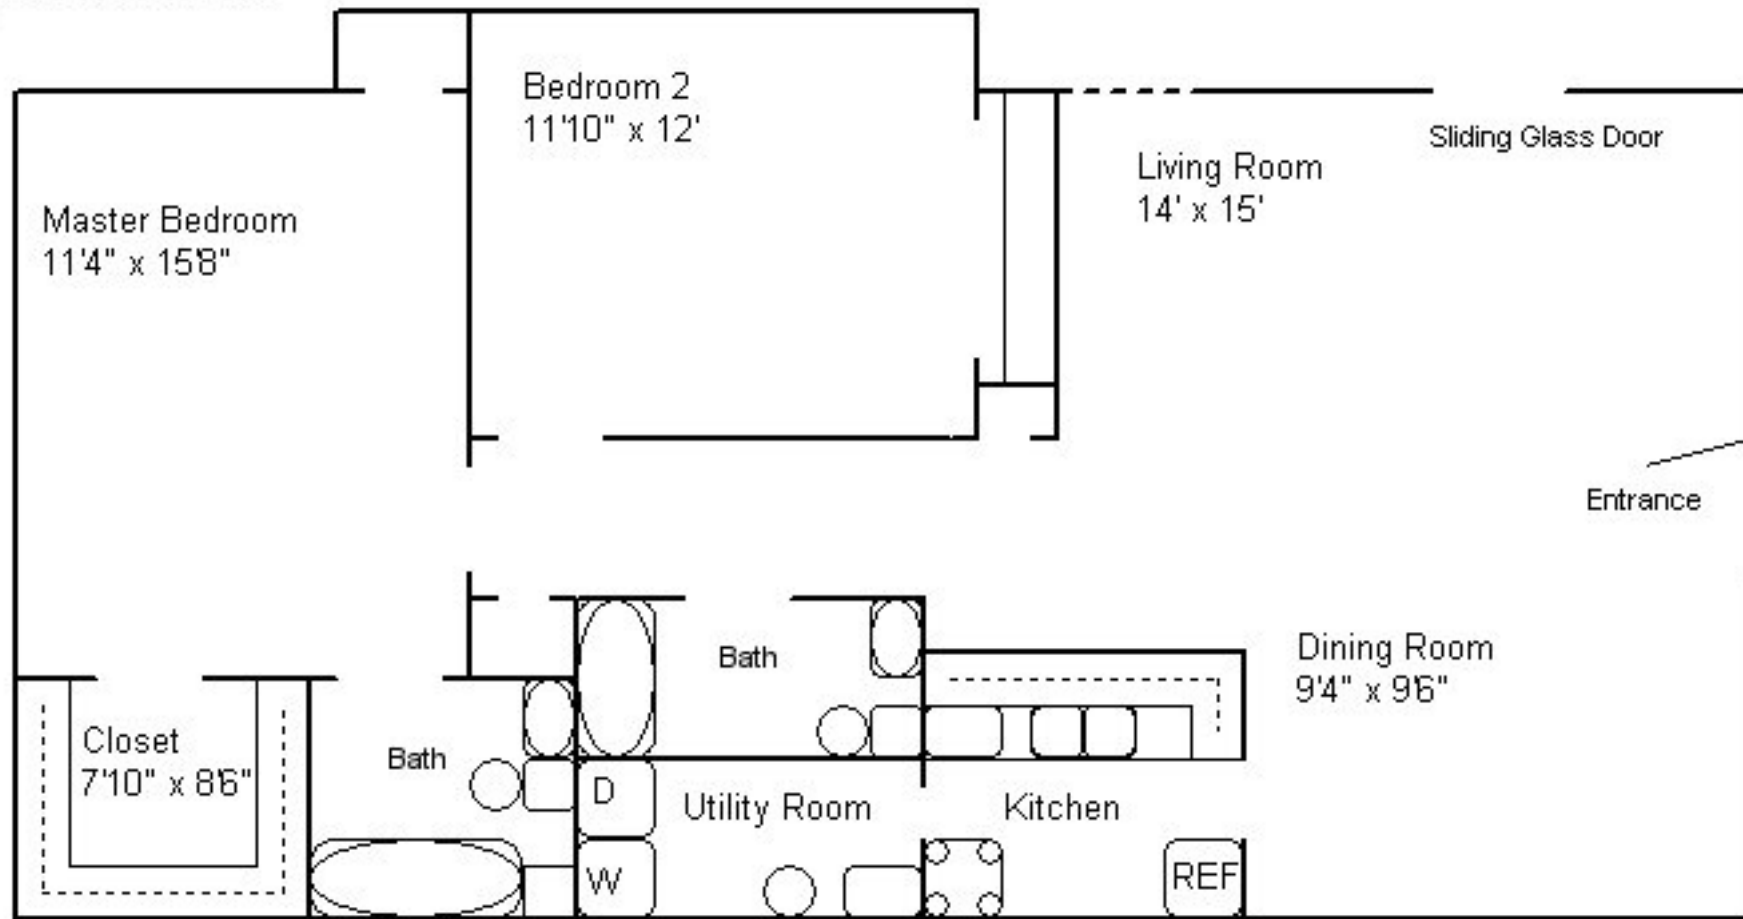

PHASE II  
Regent Village Two Bedroom  
Layout

Virginia Law: Maximum two person per bedroom

1,080 Square feet